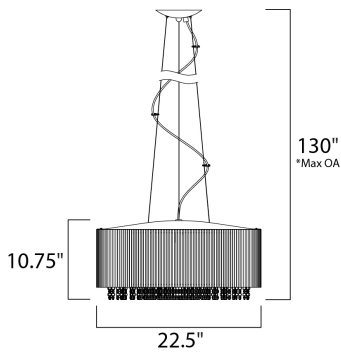

**PRODUCT DESCRIPTION**

The Spiral Collection features curled metal tubing that shines like diamonds radiating in the sun. Strands of high quality K9 crystal beads add to the opulence of the fixture offering a distinct sparkle visible whether off or on.

\*max overall height

**MEASUREMENTS**

- DIMENSION : 22.5" W x 10.75" H
- MAX OAH : 130" OAH
- CANOPY : 7.08" W x 1.37" H x 7.08" L
- HANGING WEIGHT : 18.08 lb

**LAMPING**

- INPUT VOLTAGE : 120V
- LUMENS : 5,000 Rated
- BULB : 1 x 40W Xenon G9 , 400W Total
- BULB INCLUDED : (Included)
- DIMMABLE : Yes
- COLOR\_TEMP : 2900K

**FINISHES OPTION**

- Polished Chrome (PC)

**MATERIAL**

Steel

**RATINGS**

cETLus  
Dry Location

**ADDITIONAL**

RATED LIFE 2000 Hours  
OPERATING TEMPERATURE:  
-20°C (-4°F), 40°C (104°F)