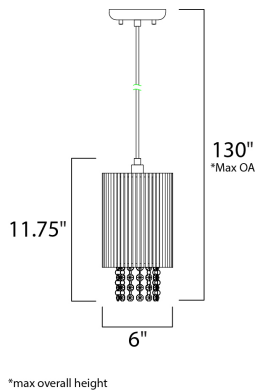

**PRODUCT DESCRIPTION**

The Spiral Collection features curled metal tubing that shines like diamonds radiating in the sun. Strands of high quality K9 crystal beads add to the opulence of the fixture offering a distinct sparkle visible whether off or on.

**MEASUREMENTS**

- DIMENSION : 6" W x 11.75" H
- MAX OAH : 130" OAH
- CANOPY : 4.72" W x 0.86" H x 4.72" L
- HANGING WEIGHT : 2.75 lb

**LAMPING**

- INPUT VOLTAGE : 120V
- LUMENS : 800 Rated
- BULB : 1 x 4W LED G9 , 4W Total
- BULB INCLUDED : (Included)
- DIMMABLE : Yes
- COLOR\_TEMP : 3000K

**FINISHES OPTION**

- Polished Chrome (PC)

**MATERIAL**

Steel

**RATINGS**

cETLus  
Dry Location

**ADDITIONAL**

SLOPE: 120  
RATED LIFE 2000 Hours  
OPERATING TEMPERATURE:  
-20°C (-4°F), 40°C (104°F)