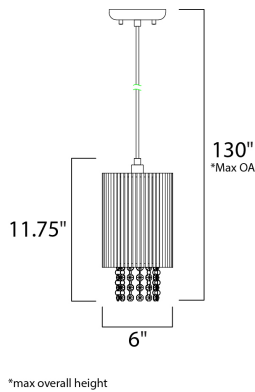

**PRODUCT DESCRIPTION**

The Spiral Collection features curled metal tubing that shines like diamonds radiating in the sun. Strands of high quality K9 crystal beads add to the opulence of the fixture offering a distinct sparkle visible whether off or on.

**MEASUREMENTS**

DIMENSION : 6" W x 11.75" H  
 MAX OAH : 130" OAH  
 CANOPY : 4.72" W x 0.86" H x 4.72" L  
 HANGING WEIGHT : 2.75 lb

**LAMPING**

INPUT VOLTAGE : 120V  
 LUMENS : 800 Rated  
 BULB : 1 x 4W LED G9 , 4W Total  
 BULB INCLUDED : (Included)  
 DIMMABLE : Yes  
 COLOR\_TEMP : 3000K

**FINISHES OPTION**

 Polished Chrome (PC)

**MATERIAL**

Steel

**RATINGS**

cETLus  
 Dry Location

**ADDITIONAL**

SLOPE: 120  
 RATED LIFE 2000 Hours  
 OPERATING TEMPERATURE:  
 -20°C (-4°F), 40°C (104°F)