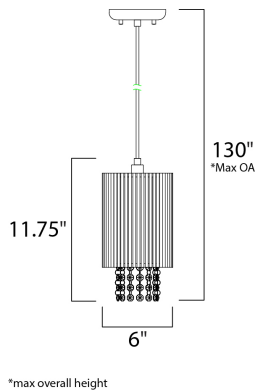

PRODUCT DESCRIPTION

The Spiral Collection features curled metal tubing that shines like diamonds radiating in the sun. Strands of high quality K9 crystal beads add to the opulence of the fixture offering a distinct sparkle visible whether off or on.

MEASUREMENTS

- DIMENSION : 6" W x 11.75" H
- MAX OAH : 130" OAH
- CANOPY : 4.72" W x 0.86" H x 4.72" L
- HANGING WEIGHT : 2.75 lb

LAMPING

- INPUT VOLTAGE : 120V
- LUMENS : 800 Rated
- BULB : 1 x 4W LED G9 , 4W Total
- BULB INCLUDED : (Included)
- DIMMABLE : Yes
- COLOR_TEMP : 3000K

FINISHES OPTION

- Polished Chrome (PC)

MATERIAL

Steel

RATINGS

cETLus
Dry Location

ADDITIONAL

SLOPE: 120
RATED LIFE 2000 Hours
OPERATING TEMPERATURE:
-20°C (-4°F), 40°C (104°F)