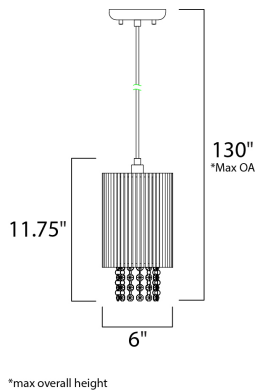

**PRODUCT DESCRIPTION**

The Spiral Collection features curled metal tubing that shines like diamonds radiating in the sun. Strands of high quality K9 crystal beads add to the opulence of the fixture offering a distinct sparkle visible whether off or on.

**MEASUREMENTS**

- DIMENSION : 6" W x 11.75" H
- MAX OAH : 130" OAH
- CANOPY : 4.72" W x 0.86" H x 4.72" L
- HANGING WEIGHT : 2.75 lb

**LAMPING**

- INPUT VOLTAGE : 120V
- LUMENS : 800 Rated
- BULB : 1 x 4W LED G9 , 4W Total
- BULB INCLUDED : (Included)
- DIMMABLE : Yes
- COLOR\_TEMP : 3000K

**FINISHES OPTION**

-  Polished Chrome (PC)

**MATERIAL**

Steel

**RATINGS**

cETLus  
Dry Location

**ADDITIONAL**

SLOPE: 120  
RATED LIFE 2000 Hours  
OPERATING TEMPERATURE:  
-20°C (-4°F), 40°C (104°F)