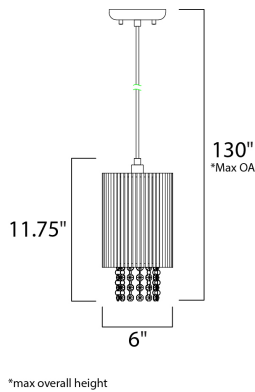

PRODUCT DESCRIPTION

The Spiral Collection features curled metal tubing that shines like diamonds radiating in the sun. Strands of high quality K9 crystal beads add to the opulence of the fixture offering a distinct sparkle visible whether off or on.

MEASUREMENTS

- DIMENSION : 6" W x 11.75" H
- MAX OAH : 130" OAH
- CANOPY : 4.72" W x 0.86" H x 4.72" L
- HANGING WEIGHT : 2.75 lb

LAMPING

- INPUT VOLTAGE : 120V
- LUMENS : 800 Rated
- BULB : 1 x 4W LED G9 , 4W Total
- BULB INCLUDED : (Included)
- DIMMABLE : Yes
- COLOR_TEMP : 3000K

FINISHES OPTION

- Polished Chrome (PC)

MATERIAL

Steel

RATINGS

cETLus
Dry Location

ADDITIONAL

SLOPE: 120
 RATED LIFE 2000 Hours
 OPERATING TEMPERATURE:
 -20°C (-4°F), 40°C (104°F)