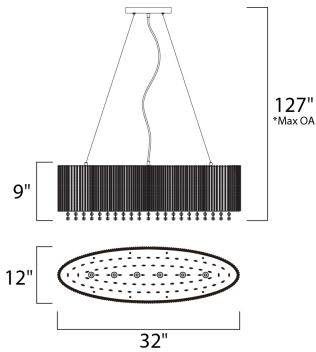

**PRODUCT DESCRIPTION**

The Spiral Collection features curled metal tubing that shines like diamonds radiating in the sun. Strands of high quality K9 crystal beads add to the opulence of the fixture offering a distinct sparkle visible whether off or on.

\*max overall height

**MEASUREMENTS**

- DIMENSION : 32" L x 12" W x 9" H
- MAX OAH : 127" OAH
- CANOPY : 4.5" W x 1" H x 7" L
- HANGING WEIGHT : 14.33 lb

**LAMPING**

- INPUT VOLTAGE : 120V
- LUMENS : 3,000 Rated
- BULB : 6 x 40W Xenon G9 , 240W Total
- BULB INCLUDED : (Included)
- DIMMABLE : Yes
- COLOR\_TEMP : 2900K

**FINISHES OPTION**

- Polished Chrome (PC)

**MATERIAL**

Steel

**RATINGS**

cETLus  
Dry Location

**ADDITIONAL**

RATED LIFE 2000 Hours  
OPERATING TEMPERATURE:  
-20°C (-4°F), 40°C (104°F)