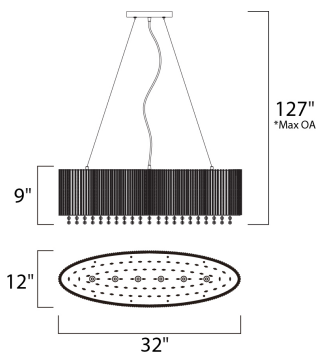

**PRODUCT DESCRIPTION**

The Spiral Collection features curled metal tubing that shines like diamonds radiating in the sun. Strands of high quality K9 crystal beads add to the opulence of the fixture offering a distinct sparkle visible whether off or on.

\*max overall height

**MEASUREMENTS**

- DIMENSION : 32" L x 12" W x 9" H
- MAX OAH : 127" OAH
- CANOPY : 4.5" W x 1" H x 7" L
- HANGING WEIGHT : 14.33 lb

**LAMPING**

- INPUT VOLTAGE : 120V
- LUMENS : 3,000 Rated
- BULB : 6 x 40W Xenon G9 , 240W Total
- BULB INCLUDED : (Included)
- DIMMABLE : Yes
- COLOR\_TEMP : 2900K

**FINISHES OPTION**

- Polished Chrome (PC)

**MATERIAL**

Steel

**RATINGS**

cETLus  
Dry Location

**ADDITIONAL**

RATED LIFE 2000 Hours  
OPERATING TEMPERATURE:  
-20°C (-4°F), 40°C (104°F)