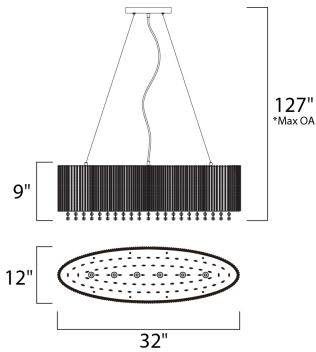

**PRODUCT DESCRIPTION**

The Spiral Collection features curled metal tubing that shines like diamonds radiating in the sun. Strands of high quality K9 crystal beads add to the opulence of the fixture offering a distinct sparkle visible whether off or on.

\*max overall height

**MEASUREMENTS**

- DIMENSION : 32" L x 12" W x 9" H
- MAX OAH : 127" OAH
- CANOPY : 4.5" W x 1" H x 7" L
- HANGING WEIGHT : 14.33 lb

**LAMPING**

- INPUT VOLTAGE : 120V
- LUMENS : 3,000 Rated
- BULB : 6 x 40W Xenon G9 , 240W Total
- BULB INCLUDED : (Included)
- DIMMABLE : Yes
- COLOR\_TEMP : 2900K

**FINISHES OPTION**

-  Polished Chrome (PC)

**MATERIAL**

Steel

**RATINGS**

cETLus  
Dry Location

**ADDITIONAL**

RATED LIFE 2000 Hours  
OPERATING TEMPERATURE:  
-20°C (-4°F), 40°C (104°F)