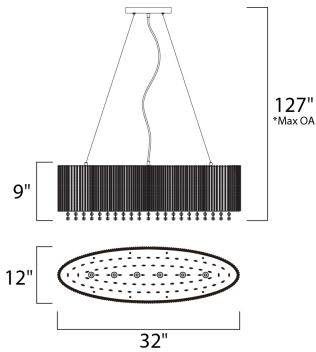

PRODUCT DESCRIPTION

The Spiral Collection features curled metal tubing that shines like diamonds radiating in the sun. Strands of high quality K9 crystal beads add to the opulence of the fixture offering a distinct sparkle visible whether off or on.

*max overall height

MEASUREMENTS

- DIMENSION : 32" L x 12" W x 9" H
- MAX OAH : 127" OAH
- CANOPY : 4.5" W x 1" H x 7" L
- HANGING WEIGHT : 14.33 lb

LAMPING

- INPUT VOLTAGE : 120V
- LUMENS : 3,000 Rated
- BULB : 6 x 40W Xenon G9 , 240W Total
- BULB INCLUDED : (Included)
- DIMMABLE : Yes
- COLOR_TEMP : 2900K

FINISHES OPTION

- Polished Chrome (PC)

MATERIAL

Steel

RATINGS

cETLus
Dry Location

ADDITIONAL

RATED LIFE 2000 Hours
OPERATING TEMPERATURE:
-20°C (-4°F), 40°C (104°F)