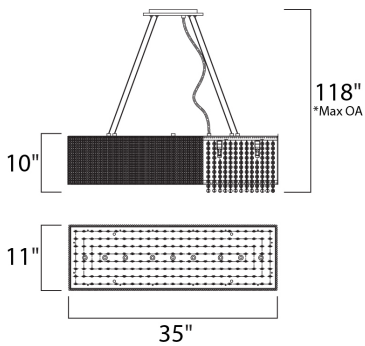

PRODUCT DESCRIPTION

The Spiral Collection features curled metal tubing that shines like diamonds radiating in the sun. Strands of high quality K9 crystal beads add to the opulence of the fixture offering a distinct sparkle visible whether off or on.

*max overall height

MEASUREMENTS

- DIMENSION : 35" L x 11" W x 10" H
- MAX OAH : 118" OAH
- CANOPY : 4.7" W x 1" H x 8.3" L
- HANGING WEIGHT : 39.6 lb

LAMPING

- INPUT VOLTAGE : 120V
- LUMENS : 4,500 Rated
- BULB : 9 x 4W LED G9 , 36W Total
- BULB INCLUDED : (Included)
- DIMMABLE : Yes
- COLOR_TEMP : 3000K