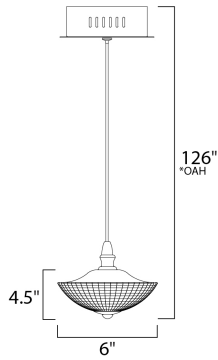

*Max Overall Height

MEASUREMENTS

- DIMENSION : 6" L x 6" W x 4.5" H
- MAX OAH : 126" OAH
- CANOPY : 4.72" W x 1.89" H x 4.72" L
- HANGING WEIGHT : 2.42 lb

LAMPING

- INPUT VOLTAGE : 120V
- LUMENS : 280 Rated
- BULB : 1 x 4W LED PCB Integrated , 4W Total
- BULB INCLUDED : (Integrated)
- DIMMABLE : Triac CL
- CRI : 80+ CRI
- COLOR_TEMP : 3000K