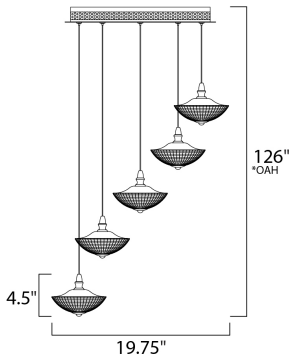

*Max Overall Height

MEASUREMENTS

- DIMENSION : 19.75" L x 19.75" W x 4.5" H
- MAX OAH : 126" OAH
- CANOPY : 14.96" W x 1.57" H x 14.96" L
- HANGING WEIGHT : 10.56 lb

LAMPING

- INPUT VOLTAGE : 120V
- LUMENS : 1,400 Rated
- BULB : 5 x 4W LED PCB Integrated , 20W Total
- BULB INCLUDED : (Integrated)
- DIMMABLE : Triac CL
- CRI : 80+ CRI
- COLOR_TEMP : 3000K