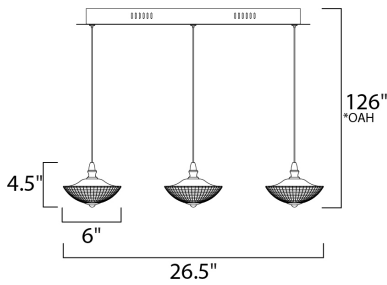

*Max Overall Height

MEASUREMENTS

- DIMENSION : 26.5" L x 6" W x 4.5" H
- MAX OAH : 126" OAH
- CANOPY : 4.33" W x 1.77" H x 37.8" L
- HANGING WEIGHT : 8.8 lb

LAMPING

- INPUT VOLTAGE : 120V
- LUMENS : 840 Rated
- BULB : 3 x 4W LED PCB Integrated , 12W Total
- BULB INCLUDED : (Integrated)
- DIMMABLE : Triac CL
- CRI : 80+ CRI
- COLOR_TEMP : 3000K