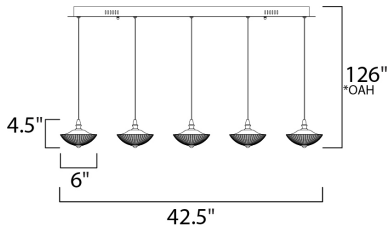

*Max Overall Height

MEASUREMENTS

DIMENSION : 42.5" L x 6" W x 4.5" H
 MAX OAH : 126" OAH
 HANGING WEIGHT : 13.86 lb

LAMPING

INPUT VOLTAGE : 120V
 LUMENS : 1,400 Rated
 BULB : 5 x 4W LED PCB Integrated , 20W Total
 BULB INCLUDED : (Integrated)
 DIMMABLE : Triac CL
 CRI : 80+ CRI
 COLOR_TEMP : 3000K