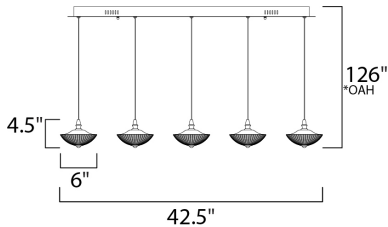

*Max Overall Height

MEASUREMENTS

DIMENSION : 42.5" L x 6" W x 4.5" H
 MAX OAH : 126" OAH
 HANGING WEIGHT : 13.86 lb

LAMPING

INPUT VOLTAGE : 120V
 LUMENS : 1,400 Rated
 BULB : 5 x 4W LED PCB Integrated , 20W Total
 BULB INCLUDED : (Integrated)
 DIMMABLE : Triac CL
 CRI : 80+ CRI
 COLOR_TEMP : 3000K