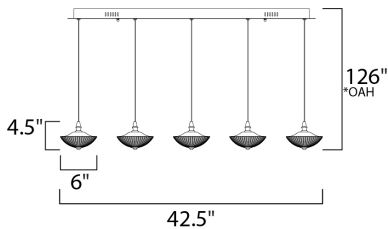

*Max Overall Height

MEASUREMENTS

DIMENSION : 42.5" L x 6" W x 4.5" H
 MAX OAH : 126" OAH
 HANGING WEIGHT : 13.86 lb

LAMPING

INPUT VOLTAGE : 120V
 LUMENS : 1,400 Rated
 BULB : 5 x 4W LED PCB Integrated , 20W Total
 BULB INCLUDED : (Integrated)
 DIMMABLE : Triac CL
 CRI : 80+ CRI
 COLOR_TEMP : 3000K