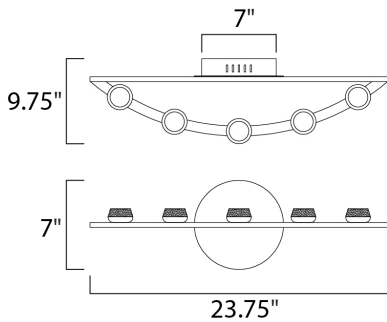

**MEASUREMENTS**

DIMENSION : 23.75" W x 7" H x 9.75" Ext  
 BACK PLATE : 7" W x 7" H x 3.5" HCO  
 HANGING WEIGHT : 3.5 lb

**LAMPING**

INPUT VOLTAGE : 120V  
 LUMENS : 840 Rated (440 Del.)  
 BULB : 5 x 2.4W LED PCB Integrated , 12W Total  
 BULB INCLUDED : (Integrated)  
 DIMMABLE : Triac CL  
 CRI : 80+ CRI  
 COLOR\_TEMP : 3000K  
 LIGHTING\_DIRECTION : Up/Down