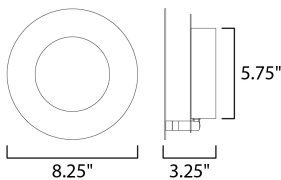

PRODUCT DESCRIPTION

A creative way to add light to any room, this collection can be arranged into many configurations. Simply install the main canopy and position the Moons to your desired location within 3 feet from the center. Each Moon is finished in White on the backside and Black on the face. The face can move from side to side as well in an outward direction.

MEASUREMENTS

DIMENSION : 8.25" W x 8.25" H x 3.25" Ext
 MAX OAH : 5.75" W x 5.75" H
 HANGING WEIGHT : 1.98 lb

LAMPING

INPUT VOLTAGE : 120V
 LUMENS : 1,440 Rated (1,300 Del.)
 BULB : 1 x 14.4W LED PCB Integrated , 14W Total
 BULB INCLUDED : (Integrated)
 DIMMABLE : Triac CL
 CRI : 80+ CRI
 COLOR_TEMP : 3000K
 LIGHTING_DIRECTION : Indirect