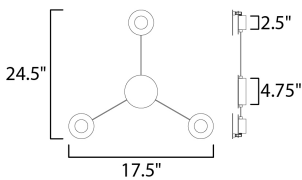

PRODUCT DESCRIPTION

A creative way to add light to any room, this collection can be arranged into many configurations. Simply install the main canopy and position the Moons to your desired location within 3 feet from the center. Each Moon is finished in White on the backside and Black on the face. The face can move from side to side as well in an outward direction.

MEASUREMENTS

DIMENSION : 29" W x 29" H x 2.5" Ext
 MAX OAH : 4.75" W x 4.75" H
 HANGING WEIGHT : 3.08 lb

LAMPING

INPUT VOLTAGE : 120V
 LUMENS : 720 Rated (540 Del.)
 BULB : 3 x 2.4W LED PCB Integrated , 7W Total
 BULB INCLUDED : (Integrated)
 DIMMABLE : Triac CL
 CRI : 80+ CRI
 COLOR_TEMP : 3000K
 LIGHTING_DIRECTION : Indirect