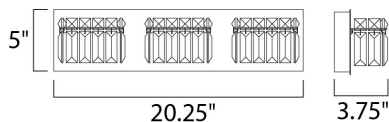

MEASUREMENTS

DIMENSION : 20.25" W x 5" H x 3.75" Ext
 BACK PLATE : 2.5" HCO
 HANGING WEIGHT : 8.36 lb

LAMPING

INPUT VOLTAGE : 120V
 LUMENS : 1,350 Rated
 BULB : 3 x 40W Xenon G9 , 120W Total
 BULB INCLUDED : (Included)
 DIMMABLE : Yes
 COLOR_TEMP : 2900K