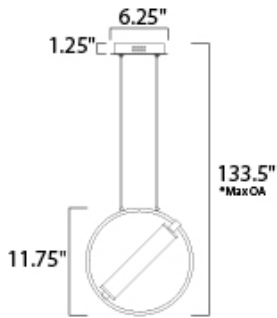

**PRODUCT DESCRIPTION**

A ring suspends a tube of LED light evenly diffused through opal white acrylic. A striking combination of soft gold and black bring boldness to the collection. By adjusting the rings on the chandeliers, the light element can be positioned horizontally or at an angle. The 3 light multi-pendant suspends three different size rings that can be adjusted to the height you desire.

\*max overall height

**MEASUREMENTS**

DIMENSION : 11.75" L x 6.25" W x 11.75" H  
 MAX OAH : 133.5" OAH  
 HANGING WEIGHT : 2 lb

**LAMPING**

INPUT VOLTAGE : 120V  
 LUMENS : 588 Rated (520 Del.)  
 BULB : 1 x 8.4W LED PCB Integrated , 8W Total  
 BULB INCLUDED : (Integrated)  
 DIMMABLE : Triac CL  
 CRI : 80+ CRI  
 COLOR\_TEMP : 3000K