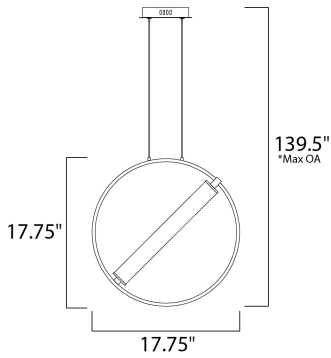

PRODUCT DESCRIPTION

A ring suspends a tube of LED light evenly diffused through opal white acrylic. A striking combination of soft gold and black bring boldness to the collection. By adjusting the rings on the chandeliers, the light element can be positioned horizontally or at an angle. The 3 light multi-pendant suspends three different size rings that can be adjusted to the height you desire.

*max overall height

MEASUREMENTS

DIMENSION : 17.75" L x 6.25" W x 17.75" H
 MAX OAH : 139.5" OAH
 HANGING WEIGHT : 2.7 lb

LAMPING

INPUT VOLTAGE : 120V
 LUMENS : 1,176 Rated (850 Del.)
 BULB : 1 x 16.8W LED PCB Integrated , 17W Total
 BULB INCLUDED : (Integrated)
 DIMMABLE : Triac CL
 CRI : 80+ CRI
 COLOR_TEMP : 3000K