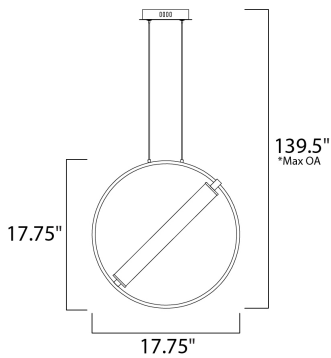

**PRODUCT DESCRIPTION**

A ring suspends a tube of LED light evenly diffused through opal white acrylic. A striking combination of soft gold and black bring boldness to the collection. By adjusting the rings on the chandeliers, the light element can be positioned horizontally or at an angle. The 3 light multi-pendant suspends three different size rings that can be adjusted to the height you desire.

\*max overall height

**MEASUREMENTS**

DIMENSION : 17.75" L x 6.25" W x 17.75" H  
 MAX OAH : 139.5" OAH  
 HANGING WEIGHT : 2.7 lb

**LAMPING**

INPUT VOLTAGE : 120V  
 LUMENS : 1,176 Rated (850 Del.)  
 BULB : 1 x 16.8W LED PCB Integrated , 17W Total  
 BULB INCLUDED : (Integrated)  
 DIMMABLE : Triac CL  
 CRI : 80+ CRI  
 COLOR\_TEMP : 3000K