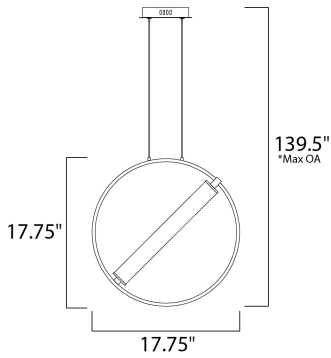

**PRODUCT DESCRIPTION**

A ring suspends a tube of LED light evenly diffused through opal white acrylic. A striking combination of soft gold and black bring boldness to the collection. By adjusting the rings on the chandeliers, the light element can be positioned horizontally or at an angle. The 3 light multi-pendant suspends three different size rings that can be adjusted to the height you desire.

\*max overall height

**MEASUREMENTS**

DIMENSION : 17.75" L x 6.25" W x 17.75" H  
 MAX OAH : 139.5" OAH  
 HANGING WEIGHT : 2.7 lb

**LAMPING**

INPUT VOLTAGE : 120V  
 LUMENS : 1,176 Rated (850 Del.)  
 BULB : 1 x 16.8W LED PCB Integrated , 17W Total  
 BULB INCLUDED : (Integrated)  
 DIMMABLE : Triac CL  
 CRI : 80+ CRI  
 COLOR\_TEMP : 3000K