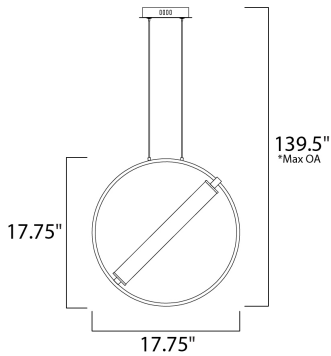

PRODUCT DESCRIPTION

A ring suspends a tube of LED light evenly diffused through opal white acrylic. A striking combination of soft gold and black bring boldness to the collection. By adjusting the rings on the chandeliers, the light element can be positioned horizontally or at an angle. The 3 light multi-pendant suspends three different size rings that can be adjusted to the height you desire.

*max overall height

MEASUREMENTS

DIMENSION : 17.75" L x 6.25" W x 17.75" H
 MAX OAH : 139.5" OAH
 HANGING WEIGHT : 2.7 lb

LAMPING

INPUT VOLTAGE : 120V
 LUMENS : 1,176 Rated (850 Del.)
 BULB : 1 x 16.8W LED PCB Integrated , 17W Total
 BULB INCLUDED : (Integrated)
 DIMMABLE : Triac CL
 CRI : 80+ CRI
 COLOR_TEMP : 3000K