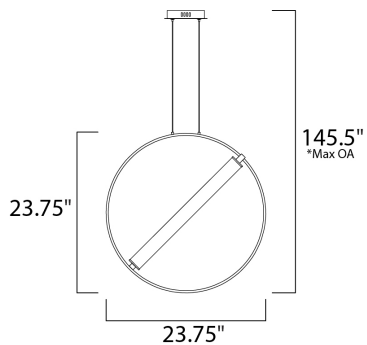

**PRODUCT DESCRIPTION**

A ring suspends a tube of LED light evenly diffused through opal white acrylic. A striking combination of soft gold and black bring boldness to the collection. By adjusting the rings on the chandeliers, the light element can be positioned horizontally or at an angle. The 3 light multi-pendant suspends three different size rings that can be adjusted to the height you desire.

\*max overall height

**MEASUREMENTS**

- DIMENSION : 23.75" L x 6.25" W x 23.75" H
- MAX OAH : 145.5" OAH
- CANOPY : 6.3" W x 1.2" H x 6.3" L
- HANGING WEIGHT : 3.1 lb

**LAMPING**

- INPUT VOLTAGE : 120V
- LUMENS : 1,411 Rated (1,090 Del.)
- BULB : 1 x 20W LED PCB Integrated , 20W Total
- BULB INCLUDED : (Integrated)
- DIMMABLE : Triac CL
- CRI : 80+ CRI
- COLOR\_TEMP : 3000K