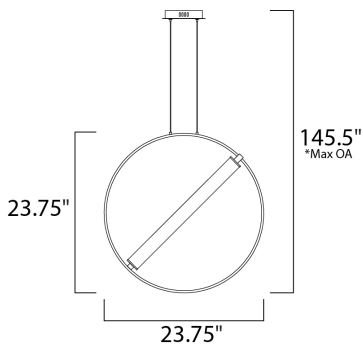

**PRODUCT DESCRIPTION**

A ring suspends a tube of LED light evenly diffused through opal white acrylic. A striking combination of soft gold and black bring boldness to the collection. By adjusting the rings on the chandeliers, the light element can be positioned horizontally or at an angle. The 3 light multi-pendant suspends three different size rings that can be adjusted to the height you desire.

\*max overall height

**MEASUREMENTS**

DIMENSION : 23.75" L x 6.25" W x 23.75" H  
 MAX OAH : 145.5" OAH  
 CANOPY : 6.3" W x 1.2" H x 6.3" L  
 HANGING WEIGHT : 3.1 lb

**LAMPING**

INPUT VOLTAGE : 120V  
 LUMENS : 1,411 Rated (1,090 Del.)  
 BULB : 1 x 20W LED PCB Integrated , 20W Total  
 BULB INCLUDED : (Integrated)  
 DIMMABLE : Triac CL  
 CRI : 80+ CRI  
 COLOR\_TEMP : 3000K