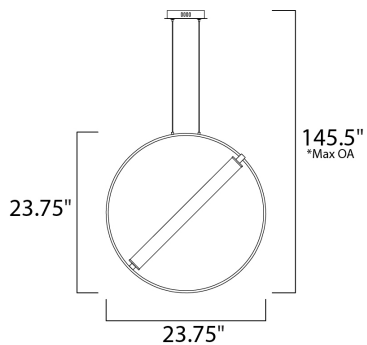

PRODUCT DESCRIPTION

A ring suspends a tube of LED light evenly diffused through opal white acrylic. A striking combination of soft gold and black bring boldness to the collection. By adjusting the rings on the chandeliers, the light element can be positioned horizontally or at an angle. The 3 light multi-pendant suspends three different size rings that can be adjusted to the height you desire.

*max overall height

MEASUREMENTS

- DIMENSION : 23.75" L x 6.25" W x 23.75" H
- MAX OAH : 145.5" OAH
- CANOPY : 6.3" W x 1.2" H x 6.3" L
- HANGING WEIGHT : 3.1 lb

LAMPING

- INPUT VOLTAGE : 120V
- LUMENS : 1,411 Rated (1,090 Del.)
- BULB : 1 x 20W LED PCB Integrated , 20W Total
- BULB INCLUDED : (Integrated)
- DIMMABLE : Triac CL
- CRI : 80+ CRI
- COLOR_TEMP : 3000K