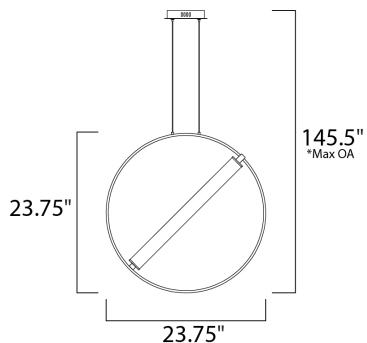

PRODUCT DESCRIPTION

A ring suspends a tube of LED light evenly diffused through opal white acrylic. A striking combination of soft gold and black bring boldness to the collection. By adjusting the rings on the chandeliers, the light element can be positioned horizontally or at an angle. The 3 light multi-pendant suspends three different size rings that can be adjusted to the height you desire.

*max overall height

MEASUREMENTS

DIMENSION : 23.75" L x 6.25" W x 23.75" H
 MAX OAH : 145.5" OAH
 CANOPY : 6.3" W x 1.2" H x 6.3" L
 HANGING WEIGHT : 3.1 lb

LAMPING

INPUT VOLTAGE : 120V
 LUMENS : 1,411 Rated (1,090 Del.)
 BULB : 1 x 20W LED PCB Integrated , 20W Total
 BULB INCLUDED : (Integrated)
 DIMMABLE : Triac CL
 CRI : 80+ CRI
 COLOR_TEMP : 3000K