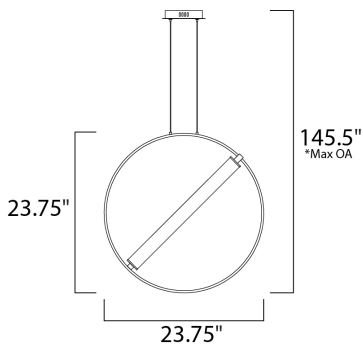

PRODUCT DESCRIPTION

A ring suspends a tube of LED light evenly diffused through opal white acrylic. A striking combination of soft gold and black bring boldness to the collection. By adjusting the rings on the chandeliers, the light element can be positioned horizontally or at an angle. The 3 light multi-pendant suspends three different size rings that can be adjusted to the height you desire.

*max overall height

MEASUREMENTS

DIMENSION : 23.75" L x 6.25" W x 23.75" H
 MAX OAH : 145.5" OAH
 CANOPY : 6.3" W x 1.2" H x 6.3" L
 HANGING WEIGHT : 3.1 lb

LAMPING

INPUT VOLTAGE : 120V
 LUMENS : 1,411 Rated (1,090 Del.)
 BULB : 1 x 20W LED PCB Integrated , 20W Total
 BULB INCLUDED : (Integrated)
 DIMMABLE : Triac CL
 CRI : 80+ CRI
 COLOR_TEMP : 3000K