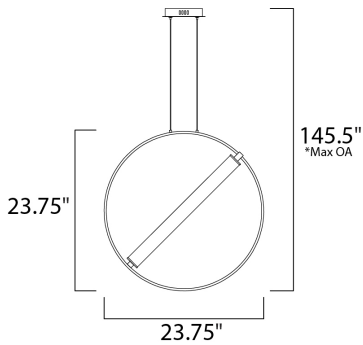

PRODUCT DESCRIPTION

A ring suspends a tube of LED light evenly diffused through opal white acrylic. A striking combination of soft gold and black bring boldness to the collection. By adjusting the rings on the chandeliers, the light element can be positioned horizontally or at an angle. The 3 light multi-pendant suspends three different size rings that can be adjusted to the height you desire.

*max overall height

MEASUREMENTS

DIMENSION : 23.75" L x 6.25" W x 23.75" H
 MAX OAH : 145.5" OAH
 CANOPY : 6.3" W x 1.2" H x 6.3" L
 HANGING WEIGHT : 3.1 lb

LAMPING

INPUT VOLTAGE : 120V
 LUMENS : 1,411 Rated (1,090 Del.)
 BULB : 1 x 20W LED PCB Integrated , 20W Total
 BULB INCLUDED : (Integrated)
 DIMMABLE : Triac CL
 CRI : 80+ CRI
 COLOR_TEMP : 3000K