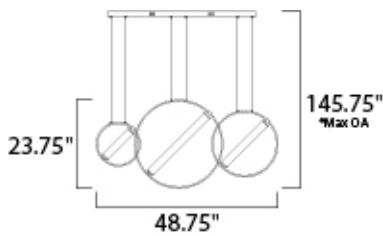

PRODUCT DESCRIPTION

A ring suspends a tube of LED light evenly diffused through opal white acrylic. A striking combination of soft gold and black bring boldness to the collection. By adjusting the rings on the chandeliers, the light element can be positioned horizontally or at an angle. The 3 light multi-pendant suspends three different size rings that can be adjusted to the height you desire.

MEASUREMENTS

DIMENSION : 48.75" L x 4.5" W x 23.75" H
 MAX OAH : 145.75" OAH
 HANGING WEIGHT : 8.4 lb

LAMPING

INPUT VOLTAGE : 120V
 LUMENS : 3,178 Rated (1,560 Del.)
 BULB : 3 x 45W LED PCB Integrated , 45W Total
 BULB INCLUDED : (Integrated)
 DIMMABLE : Triac CL
 CRI : 80+ CRI
 COLOR_TEMP : 3000K