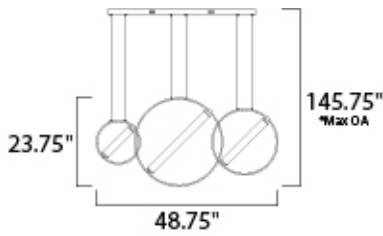

PRODUCT DESCRIPTION

A ring suspends a tube of LED light evenly diffused through opal white acrylic. A striking combination of soft gold and black bring boldness to the collection. By adjusting the rings on the chandeliers, the light element can be positioned horizontally or at an angle. The 3 light multi-pendant suspends three different size rings that can be adjusted to the height you desire.

*max overall height

MEASUREMENTS

DIMENSION : 48.75" L x 4.5" W x 23.75" H
 MAX OAH : 145.75" OAH
 HANGING WEIGHT : 8.4 lb

LAMPING

INPUT VOLTAGE : 120V
 LUMENS : 3,178 Rated (1,560 Del.)
 BULB : 3 x 45W LED PCB Integrated , 45W Total
 BULB INCLUDED : (Integrated)
 DIMMABLE : Triac CL
 CRI : 80+ CRI
 COLOR_TEMP : 3000K