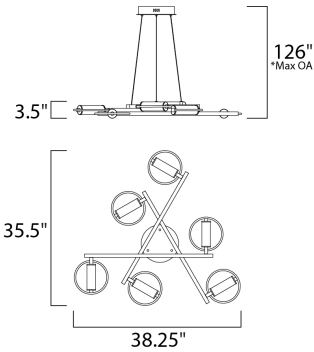

**PRODUCT DESCRIPTION**

A ring suspends a tube of LED light evenly diffused through opal white acrylic. A striking combination of soft gold and black bring boldness to the collection. By adjusting the rings on the chandeliers, the light element can be positioned horizontally or at an angle. The 3 light multi-pendant suspends three different size rings that can be adjusted to the height you desire.

\*max overall height

**MEASUREMENTS**

DIMENSION : 38.25" L x 35.5" W x 3.5" H  
 MAX OAH : 126" OAH  
 CANOPY : 8.7" W x 1.8" H x 8.7" L  
 HANGING WEIGHT : 7.7 lb

**LAMPING**

INPUT VOLTAGE : 120V  
 LUMENS : 2,117 Rated (1,290 Del.)  
 BULB : 6 x 5W LED PCB Integrated , 30W Total  
 BULB INCLUDED : (Integrated)  
 DIMMABLE : Triac CL  
 CRI : 80+ CRI  
 COLOR\_TEMP : 3000K