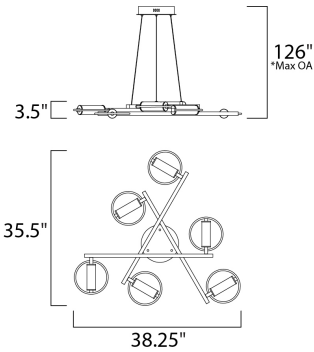

PRODUCT DESCRIPTION

A ring suspends a tube of LED light evenly diffused through opal white acrylic. A striking combination of soft gold and black bring boldness to the collection. By adjusting the rings on the chandeliers, the light element can be positioned horizontally or at an angle. The 3 light multi-pendant suspends three different size rings that can be adjusted to the height you desire.

*max overall height

MEASUREMENTS

DIMENSION : 38.25" L x 35.5" W x 3.5" H
 MAX OAH : 126" OAH
 CANOPY : 8.7" W x 1.8" H x 8.7" L
 HANGING WEIGHT : 7.7 lb

LAMPING

INPUT VOLTAGE : 120V
 LUMENS : 2,117 Rated (1,290 Del.)
 BULB : 6 x 5W LED PCB Integrated , 30W Total
 BULB INCLUDED : (Integrated)
 DIMMABLE : Triac CL
 CRI : 80+ CRI
 COLOR_TEMP : 3000K