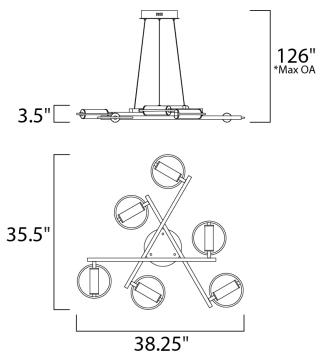

PRODUCT DESCRIPTION

A ring suspends a tube of LED light evenly diffused through opal white acrylic. A striking combination of soft gold and black bring boldness to the collection. By adjusting the rings on the chandeliers, the light element can be positioned horizontally or at an angle. The 3 light multi-pendant suspends three different size rings that can be adjusted to the height you desire.

*max overall height

MEASUREMENTS

DIMENSION : 38.25" L x 35.5" W x 3.5" H
 MAX OAH : 126" OAH
 CANOPY : 8.7" W x 1.8" H x 8.7" L
 HANGING WEIGHT : 7.7 lb

LAMPING

INPUT VOLTAGE : 120V
 LUMENS : 2,117 Rated (1,290 Del.)
 BULB : 6 x 5W LED PCB Integrated , 30W Total
 BULB INCLUDED : (Integrated)
 DIMMABLE : Triac CL
 CRI : 80+ CRI
 COLOR_TEMP : 3000K