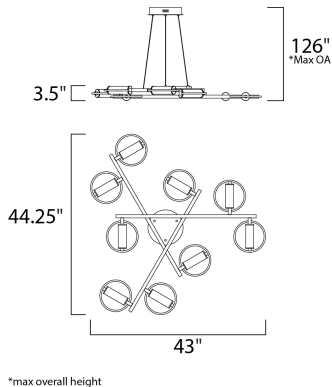

**PRODUCT DESCRIPTION**

A ring suspends a tube of LED light evenly diffused through opal white acrylic. A striking combination of soft gold and black bring boldness to the collection. By adjusting the rings on the chandeliers, the light element can be positioned horizontally or at an angle. The 3 light multi-pendant suspends three different size rings that can be adjusted to the height you desire.

**MEASUREMENTS**

DIMENSION : 43" L x 44.25" W x 3.5" H  
 MAX OAH : 126" OAH  
 HANGING WEIGHT : 10.4 lb

**LAMPING**

INPUT VOLTAGE : 120V  
 LUMENS : 3,175 Rated (1,480 Del.)  
 BULB : 9 x 5.04W LED PCB Integrated , 45W Total  
 BULB INCLUDED : (Integrated)  
 DIMMABLE : Triac CL  
 CRI : 80+ CRI  
 COLOR\_TEMP : 3000K