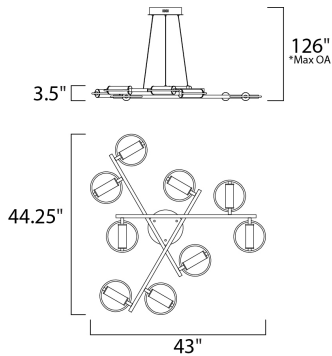

PRODUCT DESCRIPTION

A ring suspends a tube of LED light evenly diffused through opal white acrylic. A striking combination of soft gold and black bring boldness to the collection. By adjusting the rings on the chandeliers, the light element can be positioned horizontally or at an angle. The 3 light multi-pendant suspends three different size rings that can be adjusted to the height you desire.

*max overall height

MEASUREMENTS

DIMENSION : 43" L x 44.25" W x 3.5" H
 MAX OAH : 126" OAH
 HANGING WEIGHT : 10.4 lb

LAMPING

INPUT VOLTAGE : 120V
 LUMENS : 3,175 Rated (1,480 Del.)
 BULB : 9 x 5.04W LED PCB Integrated , 45W Total
 BULB INCLUDED : (Integrated)
 DIMMABLE : Triac CL
 CRI : 80+ CRI
 COLOR_TEMP : 3000K