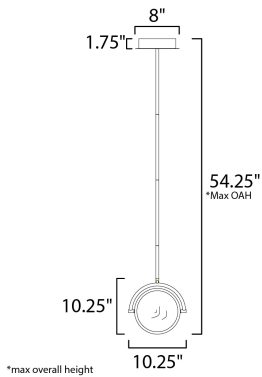

**MEASUREMENTS**

DIMENSION : 10.5" L x 10.25" W x 10.25" H  
 MAX OAH : 54.25" OAH  
 CANOPY : 8" W x 1.75" H x 8" L  
 HANGING WEIGHT : 2.45 lb

**LAMPING**

INPUT VOLTAGE : 120V  
 LUMENS : 1,120 Rated (1,200 Del.)  
 BULB : 1 x 16W LED PCB Integrated , 16W Total  
 BULB INCLUDED : (Integrated)  
 DIMMABLE : Triac CL  
 CRI : 80+ CRI  
 COLOR\_TEMP : 3000K

**FINISHES OPTION**

 Black (BK)

**MATERIAL**

Aluminum, Acrylic

**RATINGS**

cETLus  
 Dry Location

**ADDITIONAL**

SLOPE: 90  
 RATED LIFE 25000 Hours  
 OPERATING TEMPERATURE:  
 -20°C (-4°F), 40°C (104°F)