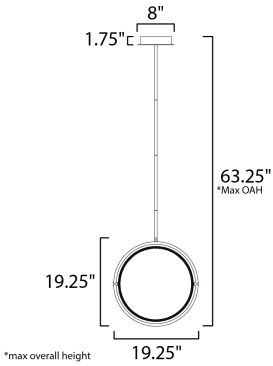

MEASUREMENTS

DIMENSION : 18.5" L x 19.25" W x 19.25" H
 MAX OAH : 63.25" OAH
 CANOPY : 8" W x 1.75" H x 8" L
 HANGING WEIGHT : 3.64 lb

LAMPING

INPUT VOLTAGE : 120V
 LUMENS : 2,310 Rated (2,145 Del.)
 BULB : 1 x 33W LED PCB Integrated , 33W Total
 BULB INCLUDED : (Integrated)
 DIMMABLE : Triac CL
 CRI : 80+ CRI
 COLOR_TEMP : 3000K

FINISHES OPTION

 Black (BK)

MATERIAL

Aluminum, Acrylic

RATINGS

cETLus
 Dry Location

ADDITIONAL

SLOPE: 90
 RATED LIFE 25000 Hours
 OPERATING TEMPERATURE:
 -20°C (-4°F), 40°C (104°F)