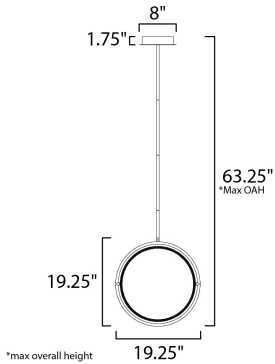

MEASUREMENTS

DIMENSION : 18.5" L x 19.25" W x 19.25" H
 MAX OAH : 63.25" OAH
 CANOPY : 8" W x 1.75" H x 8" L
 HANGING WEIGHT : 3.64 lb

LAMPING

INPUT VOLTAGE : 120V
 LUMENS : 2,310 Rated (2,145 Del.)
 BULB : 1 x 33W LED PCB Integrated , 33W Total
 BULB INCLUDED : (Integrated)
 DIMMABLE : Triac CL
 CRI : 80+ CRI
 COLOR_TEMP : 3000K

FINISHES OPTION

 Black (BK)

MATERIAL

Aluminum, Acrylic

RATINGS

cETLus
 Dry Location
 Energy Star

ADDITIONAL

SLOPE: 90
 RATED LIFE 25000 Hours
 OPERATING TEMPERATURE:
 -20°C (-4°F), 40°C (104°F)