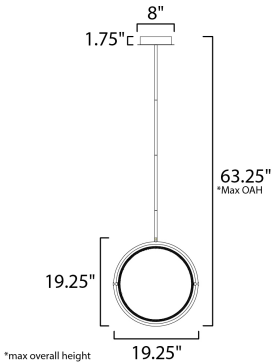

MEASUREMENTS

DIMENSION : 18.5" L x 19.25" W x 19.25" H
 MAX OAH : 63.25" OAH
 CANOPY : 8" W x 1.75" H x 8" L
 HANGING WEIGHT : 3.64 lb

LAMPING

INPUT VOLTAGE : 120V
 LUMENS : 2,310 Rated (2,145 Del.)
 BULB : 1 x 33W LED PCB Integrated , 33W Total
 BULB INCLUDED : (Integrated)
 DIMMABLE : Triac CL
 CRI : 80+ CRI
 COLOR_TEMP : 3000K