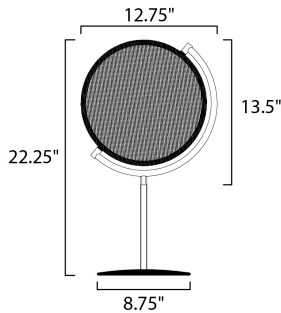

**PRODUCT DESCRIPTION**

Classic European design sure to bring interest wherever it is installed. Frames of Black hold edge lit discs which can be adjusted to direct the light. Soft and even illumination is provided by the 3000K LED which is adjustable by use of a dimmer.

**MEASUREMENTS**

DIMENSION : 12.75" L x 12.75" W x 22.25" H  
 HANGING WEIGHT : 12.6 lb

**LAMPING**

INPUT VOLTAGE : 120V  
 LUMENS : 1,260 Rated (1,170 Del.)  
 BULB : 1 x 18W LED PCB Integrated , 18W Total  
 BULB INCLUDED : (Integrated)  
 DIMMABLE :  
 CRI : 80+ CRI  
 COLOR\_TEMP : 3000K

**FINISHES OPTION**

 Black (BK)

**MATERIAL**

Aluminum, Acrylic

**RATINGS**

cETLus  
 Dry Location  
 Energy Star

**ADDITIONAL**

RATED LIFE 25000 Hours  
 OPERATING TEMPERATURE:  
 -20°C (-4°F), 40°C (104°F)