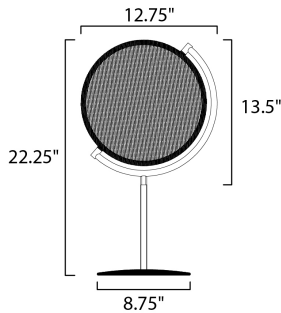

PRODUCT DESCRIPTION

Classic European design sure to bring interest wherever it is installed. Frames of Black hold edge lit discs which can be adjusted to direct the light. Soft and even illumination is provided by the 3000K LED which is adjustable by use of a dimmer.

MEASUREMENTS

DIMENSION : 12.75" L x 12.75" W x 22.25" H
 HANGING WEIGHT : 12.6 lb

LAMPING

INPUT VOLTAGE : 120V
 LUMENS : 1,260 Rated (1,170 Del.)
 BULB : 1 x 18W LED PCB Integrated , 18W Total
 BULB INCLUDED : (Integrated)
 DIMMABLE :
 CRI : 80+ CRI
 COLOR_TEMP : 3000K

FINISHES OPTION

 Black (BK)

MATERIAL

Aluminum, Acrylic

RATINGS

cETLus
 Dry Location
 Energy Star

ADDITIONAL

RATED LIFE 25000 Hours
 OPERATING TEMPERATURE:
 -20°C (-4°F), 40°C (104°F)