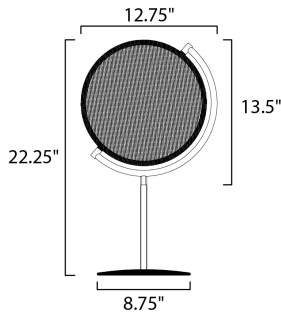

**PRODUCT DESCRIPTION**

Classic European design sure to bring interest wherever it is installed. Frames of Black hold edge lit discs which can be adjusted to direct the light. Soft and even illumination is provided by the 3000K LED which is adjustable by use of a dimmer.

**MEASUREMENTS**

DIMENSION : 12.75" L x 12.75" W x 22.25" H  
 HANGING WEIGHT : 12.6 lb

**LAMPING**

INPUT VOLTAGE : 120V  
 LUMENS : 1,260 Rated (1,170 Del.)  
 BULB : 1 x 18W LED PCB Integrated , 18W Total  
 BULB INCLUDED : (Integrated)  
 DIMMABLE :  
 CRI : 80+ CRI  
 COLOR\_TEMP : 3000K

**FINISHES OPTION**

 Black (BK)

**MATERIAL**

Aluminum, Acrylic

**RATINGS**

cETLus  
 Dry Location

**ADDITIONAL**

RATED LIFE 25000 Hours  
 OPERATING TEMPERATURE:  
 -20°C (-4°F), 40°C (104°F)