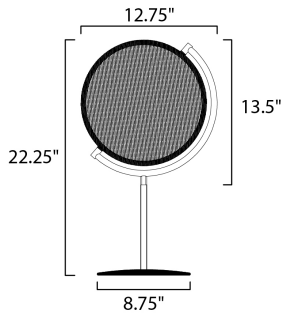

PRODUCT DESCRIPTION

Classic European design sure to bring interest wherever it is installed. Frames of Black hold edge lit discs which can be adjusted to direct the light. Soft and even illumination is provided by the 3000K LED which is adjustable by use of a dimmer.

MEASUREMENTS

DIMENSION : 12.75" L x 12.75" W x 22.25" H
 HANGING WEIGHT : 12.6 lb

LAMPING

INPUT VOLTAGE : 120V
 LUMENS : 1,260 Rated (1,170 Del.)
 BULB : 1 x 18W LED PCB Integrated , 18W Total
 BULB INCLUDED : (Integrated)
 DIMMABLE :
 CRI : 80+ CRI
 COLOR_TEMP : 3000K

FINISHES OPTION

 Black (BK)

MATERIAL

Aluminum, Acrylic

RATINGS

cETLus
 Dry Location

ADDITIONAL

RATED LIFE 25000 Hours
 OPERATING TEMPERATURE:
 -20°C (-4°F), 40°C (104°F)