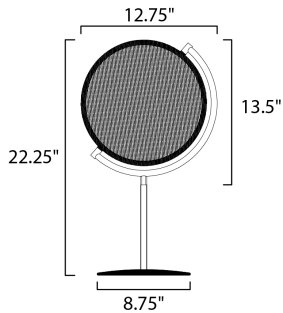

PRODUCT DESCRIPTION

Classic European design sure to bring interest wherever it is installed. Frames of Black hold edge lit discs which can be adjusted to direct the light. Soft and even illumination is provided by the 3000K LED which is adjustable by use of a dimmer.

MEASUREMENTS

DIMENSION : 12.75" L x 12.75" W x 22.25" H
 HANGING WEIGHT : 12.6 lb

LAMPING

INPUT VOLTAGE : 120V
 LUMENS : 1,260 Rated (1,170 Del.)
 BULB : 1 x 18W LED PCB Integrated , 18W Total
 BULB INCLUDED : (Integrated)
 DIMMABLE :
 CRI : 80+ CRI
 COLOR_TEMP : 3000K

FINISHES OPTION

 Black (BK)

MATERIAL

Aluminum, Acrylic

RATINGS

cETLus
 Dry Location
 Energy Star

ADDITIONAL

RATED LIFE 25000 Hours
 OPERATING TEMPERATURE:
 -20°C (-4°F), 40°C (104°F)