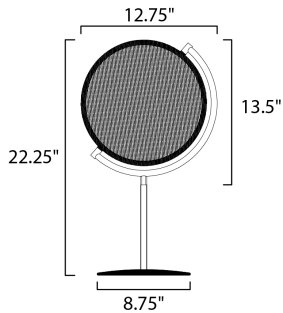

**PRODUCT DESCRIPTION**

Classic European design sure to bring interest wherever it is installed. Frames of Black hold edge lit discs which can be adjusted to direct the light. Soft and even illumination is provided by the 3000K LED which is adjustable by use of a dimmer.

**MEASUREMENTS**

DIMENSION : 12.75" L x 12.75" W x 22.25" H  
 HANGING WEIGHT : 12.6 lb

**LAMPING**

INPUT VOLTAGE : 120V  
 LUMENS : 1,260 Rated (1,170 Del.)  
 BULB : 1 x 18W LED PCB Integrated , 18W Total  
 BULB INCLUDED : (Integrated)  
 DIMMABLE :  
 CRI : 80+ CRI  
 COLOR\_TEMP : 3000K

**FINISHES OPTION**

 Black (BK)

**MATERIAL**

Aluminum, Acrylic

**RATINGS**

cETLus  
 Dry Location  
 Energy Star

**ADDITIONAL**

RATED LIFE 25000 Hours  
 OPERATING TEMPERATURE:  
 -20°C (-4°F), 40°C (104°F)