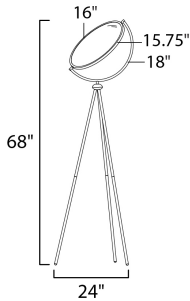

**PRODUCT DESCRIPTION**

Classic European design sure to bring interest wherever it is installed. Frames of Black hold edge lit discs which can be adjusted to direct the light. Soft and even illumination is provided by the 3000K LED which is adjustable by use of a dimmer.

**MEASUREMENTS**

DIMENSION : 24" L x 24" W x 68" H  
 HANGING WEIGHT : 12.3 lb

**LAMPING**

INPUT VOLTAGE : 120V  
 LUMENS : 2,310 Rated (2,145 Del.)  
 BULB : 1 x 33W LED PCB Integrated , 33W Total  
 BULB INCLUDED : (Integrated)  
 DIMMABLE :  
 CRI : 80+ CRI  
 COLOR\_TEMP : 3000K

**FINISHES OPTION**

 Black (BK)

**MATERIAL**

Aluminum, Acrylic

**RATINGS**

cETLus  
 Dry Location

**ADDITIONAL**

RATED LIFE 25000 Hours  
 OPERATING TEMPERATURE:  
 -20°C (-4°F), 40°C (104°F)