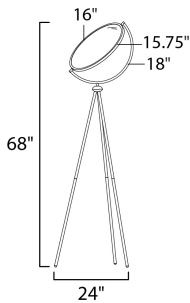

**MEASUREMENTS**

DIMENSION : 24" L x 24" W x 68" H  
 HANGING WEIGHT : 12.3 lb

**LAMPING**

INPUT VOLTAGE : 120V  
 LUMENS : 2,310 Rated (2,145 Del.)  
 BULB : 1 x 33W LED PCB Integrated , 33W Total  
 BULB INCLUDED : (Integrated)  
 DIMMABLE :  
 CRI : 80+ CRI  
 COLOR\_TEMP : 3000K