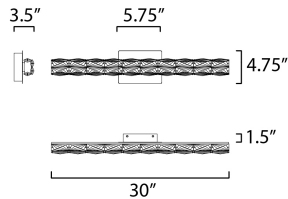

PRODUCT DESCRIPTION

Rectangular Beveled Crystals are banded together to form soft square cylinders which are illuminated by LED that creates a brilliant lighting effect. Some items include metal chassis of Black which frame the crystal for a beautiful silhouette.

MEASUREMENTS

DIMENSION : 30" L 5.5" H x 3.25" Ext
 BACK PLATE : 4.75" W x 1.5" H x 15" HCO
 HANGING WEIGHT : 5.98 lb

LAMPING

INPUT VOLTAGE : 120V
 LUMENS : 2,420 Rated (1,532 Del.)
 BULB : 1 x 23W LED PCB Integrated , 23W Total
 BULB INCLUDED : (Integrated)
 DIMMABLE : Triac CL or ELV
 CRI : 90+ CRI
 COLOR_TEMP : 3000K
 LIGHTING_DIRECTION : Omni