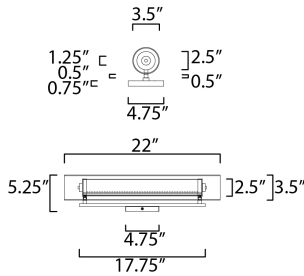

MEASUREMENTS

DIMENSION : 22" L x 4.75" W x 5.25" H x 5.25" Ext
 BACK PLATE : 0.75" W x 0.5" H x 5.25" HCO
 HANGING WEIGHT : 2.2 lb

LAMPING

INPUT VOLTAGE : 120VV
 LUMENS : 1,600 Rated (1,400 Del.)
 BULB : 1 x 20W LED PCB Integrated , 20W Total
 BULB INCLUDED : (Integrated)
 DIMMABLE : ELV or Triac CL
 CRI : 90+ CRI
 COLOR_TEMP : 3000K
 LIGHTING_DIRECTION : Omni