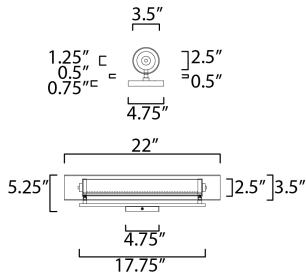

MEASUREMENTS

DIMENSION : 22" L x 4.75" W x 5.25" H x 5.25" Ext
 BACK PLATE : 0.75" W x 0.5" H x 5.25" HCO
 HANGING WEIGHT : 2.2 lb

LAMPING

INPUT VOLTAGE : 120VV
 LUMENS : 1,600 Rated (1,400 Del.)
 BULB : 1 x 20W LED PCB Integrated , 20W Total
 BULB INCLUDED : (Integrated)
 DIMMABLE : ELV or Triac CL
 CRI : 90+ CRI
 COLOR_TEMP : 3000K
 LIGHTING_DIRECTION : Omni