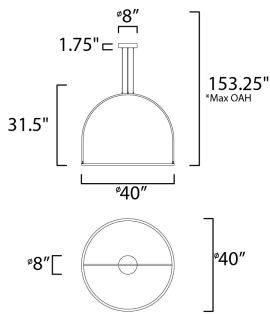

FINISHES OPTION

 Polished Chrome (PC)

MATERIAL

Aluminum, Steel, Silicone

RATINGS

cETLus
Dry Location

ADDITIONAL

SLOPE: 30
RATED LIFE 50000 Hours
OPERATING TEMPERATURE:
-20°C (-4°F), 40°C (104°F)

MEASUREMENTS

DIMENSION : 40" L x 40" W x 31.5" H
MAX OAH : 153.25" OAH
CANOPY : 8" W x 1.75" H x 8" L
HANGING WEIGHT : 7.92 lb

LAMPING

INPUT VOLTAGE : 120V
LUMENS : 2,640 Rated (1,320 Del.)
BULB : 1 x 33W LED PCB Integrated , 33W Total
BULB INCLUDED : (Integrated)
DIMMABLE : Dimmable with Bluetooth enabled device
CRI : 90 CRI
COLOR_TEMP : 2700 - 5000K