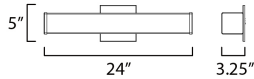

**PRODUCT DESCRIPTION**

Squares of Satin White glass are supported by flat Polished Chrome end caps with an extruded aluminum frame. Housed on the backside of the LED vanity light is a device to select from 5 color temperatures: 2700k-3000k-3500k-4000k-5000k. A dual mounting backplate allows for the fixture to seamlessly install to a switch box making the glass appear as if floating on the wall. An additional mounting bracket and cover plate is included in the packaging to accommodate larger junction boxes. Enhancing these features with a range voltage 120-277V input, makes this heavy hitting note land squarely into specification requests as well as the home improvement do-it-yourselfer.

**MEASUREMENTS**

DIMENSION : 24" L 5" H x 3.25" Ext  
 BACK PLATE : 5" W x 5" H x 2.25" HCO  
 HANGING WEIGHT : 3.97 lb

**LAMPING**

INPUT VOLTAGE : 120-277V  
 LUMENS : 1,700 Rated (1,380 Del.)  
 BULB : 1 x 25W LED PCB Integrated , 25W Total  
 BULB INCLUDED : (Integrated)  
 DIMMABLE : ELV ONLY AT 120V  
 CRI : 90 CRI  
 COLOR\_TEMP : 27-30-35-40-50K  
 LIGHTING\_DIRECTION : Omni