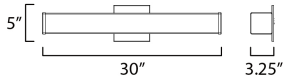

**PRODUCT DESCRIPTION**

Squares of Satin White glass are supported by flat Polished Chrome end caps with an extruded aluminum frame. Housed on the backside of the LED vanity light is a device to select from 5 color temperatures: 2700k-3000k-3500k-4000k-5000k. A dual mounting backplate allows for the fixture to seamlessly install to a switch box making the glass appear as if floating on the wall. An additional mounting bracket and cover plate is included in the packaging to accommodate larger junction boxes. Enhancing these features with a range voltage 120-277V input, makes this heavy hitting note land squarely into specification requests as well as the home improvement do-it-yourselfer.

**MEASUREMENTS**

DIMENSION : 30" L 5" H x 3.25" Ext  
 BACK PLATE : 5" W x 5" H x 2.25" HCO  
 HANGING WEIGHT : 4.85 lb

**LAMPING**

INPUT VOLTAGE : 120-277V  
 LUMENS : 2,050 Rated (1,650 Del.)  
 BULB : 1 x 30W LED PCB Integrated , 30W Total  
 BULB INCLUDED : (Integrated)  
 DIMMABLE : ELV ONLY AT 120V  
 CRI : 90 CRI  
 COLOR\_TEMP : 27-30-35-40-50K  
 LIGHTING\_DIRECTION : Omni