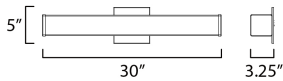

**PRODUCT DESCRIPTION**

Squares of Satin White glass are supported by flat Polished Chrome end caps with an extruded aluminum frame. Housed on the backside of the LED vanity light is a device to select from 5 color temperatures: 2700k-3000k-3500k-4000k-5000k. A dual mounting backplate allows for the fixture to seamlessly install to a switch box making the glass appear as if floating on the wall. An additional mounting bracket and cover plate is included in the packaging to accommodate larger junction boxes. Enhancing these features with a range voltage 120-277V input, makes this heavy hitting note land squarely into specification requests as well as the home improvement do-it-yourselfer.

**MEASUREMENTS**

DIMENSION : 30" L 5" H x 3.25" Ext  
 BACK PLATE : 5" W x 5" H x 2.25" HCO  
 HANGING WEIGHT : 4.85 lb

**LAMPING**

INPUT VOLTAGE : 120-277V  
 LUMENS : 2,050 Rated (1,650 Del.)  
 BULB : 1 x 30W LED PCB Integrated , 30W Total  
 BULB INCLUDED : (Integrated)  
 DIMMABLE : ELV ONLY AT 120V  
 CRI : 90 CRI  
 COLOR\_TEMP : 27-30-35-40-50K  
 LIGHTING\_DIRECTION : Omni