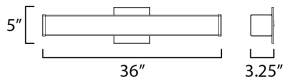

**PRODUCT DESCRIPTION**

Squares of Satin White glass are supported by flat Polished Chrome end caps with an extruded aluminum frame. Housed on the backside of the LED vanity light is a device to select from 5 color temperatures: 2700k-3000k-3500k-4000k-5000k. A dual mounting backplate allows for the fixture to seamlessly install to a switch box making the glass appear as if floating on the wall. An additional mounting bracket and cover plate is included in the packaging to accommodate larger junction boxes. Enhancing these features with a range voltage 120-277V input, makes this heavy hitting note land squarely into specification requests as well as the home improvement do-it-yourselfer.

**MEASUREMENTS**

DIMENSION : 36" L 5" H x 3.25" Ext  
 BACK PLATE : 5" W x 5" H x 2.25" HCO  
 HANGING WEIGHT : 5.7 lb

**LAMPING**

INPUT VOLTAGE : 120-277V  
 LUMENS : 2,400 Rated (1,930 Del.)  
 BULB : 1 x 35W LED PCB Integrated , 35W Total  
 BULB INCLUDED : (Integrated)  
 DIMMABLE : ELV ONLY AT 120V  
 CRI : 90 CRI  
 COLOR\_TEMP : 27-30-35-40-50K  
 LIGHTING\_DIRECTION : Omni