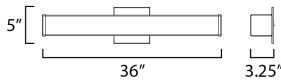

**PRODUCT DESCRIPTION**

Squares of Satin White glass are supported by flat Polished Chrome end caps with an extruded aluminum frame. Housed on the backside of the LED vanity light is a device to select from 5 color temperatures: 2700k-3000k-3500k-4000k-5000k. A dual mounting backplate allows for the fixture to seamlessly install to a switch box making the glass appear as if floating on the wall. An additional mounting bracket and cover plate is included in the packaging to accommodate larger junction boxes. Enhancing these features with a range voltage 120-277V input, makes this heavy hitting note land squarely into specification requests as well as the home improvement do-it-yourselfer.

**MEASUREMENTS**

DIMENSION : 36" L 5" H x 3.25" Ext  
 BACK PLATE : 5" W x 5" H x 2.25" HCO  
 HANGING WEIGHT : 5.7 lb

**LAMPING**

INPUT VOLTAGE : 120-277V  
 LUMENS : 2,400 Rated (1,930 Del.)  
 BULB : 1 x 35W LED PCB Integrated , 35W Total  
 BULB INCLUDED : (Integrated)  
 DIMMABLE : ELV ONLY AT 120V  
 CRI : 90 CRI  
 COLOR\_TEMP : 27-30-35-40-50K  
 LIGHTING\_DIRECTION : Omni