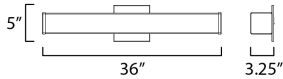

**PRODUCT DESCRIPTION**

Squares of Satin White glass are supported by flat Polished Chrome end caps with an extruded aluminum frame. Housed on the backside of the LED vanity light is a device to select from 5 color temperatures: 2700k-3000k-3500k-4000k-5000k. A dual mounting backplate allows for the fixture to seamlessly install to a switch box making the glass appear as if floating on the wall. An additional mounting bracket and cover plate is included in the packaging to accommodate larger junction boxes. Enhancing these features with a range voltage 120-277V input, makes this heavy hitting note land squarely into specification requests as well as the home improvement do-it-yourselfer.

**MEASUREMENTS**

DIMENSION : 36" L 5" H x 3.25" Ext  
 BACK PLATE : 5" W x 5" H x 2.25" HCO  
 HANGING WEIGHT : 5.7 lb

**LAMPING**

INPUT VOLTAGE : 120-277V  
 LUMENS : 2,400 Rated (1,930 Del.)  
 BULB : 1 x 35W LED PCB Integrated , 35W Total  
 BULB INCLUDED : (Integrated)  
 DIMMABLE : ELV ONLY AT 120V  
 CRI : 90 CRI  
 COLOR\_TEMP : 27-30-35-40-50K  
 LIGHTING\_DIRECTION : Omni