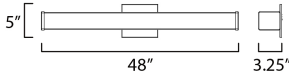

**PRODUCT DESCRIPTION**

Squares of Satin White glass are supported by flat Polished Chrome end caps with an extruded aluminum frame. Housed on the backside of the LED vanity light is a device to select from 5 color temperatures: 2700k-3000k-3500k-4000k-5000k. A dual mounting backplate allows for the fixture to seamlessly install to a switch box making the glass appear as if floating on the wall. An additional mounting bracket and cover plate is included in the packaging to accommodate larger junction boxes. Enhancing these features with a range voltage 120-277V input, makes this heavy hitting note land squarely into specification requests as well as the home improvement do-it-yourselfer.

**MEASUREMENTS**

DIMENSION : 48" L 5" H x 3.25" Ext  
 BACK PLATE : 5" W x 5" H x 2.25" HCO  
 HANGING WEIGHT : 6.65 lb

**LAMPING**

INPUT VOLTAGE : 120-277V  
 LUMENS : 3,370 Rated (2,700 Del.)  
 BULB : 1 x 40W LED PCB Integrated , 40W Total  
 BULB INCLUDED : (Integrated)  
 DIMMABLE : ELV ONLY AT 120V  
 CRI : 90 CRI  
 COLOR\_TEMP : 27-30-35-40-50K  
 LIGHTING\_DIRECTION : Omni