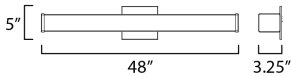

**PRODUCT DESCRIPTION**

Squares of Satin White glass are supported by flat Polished Chrome end caps with an extruded aluminum frame. Housed on the backside of the LED vanity light is a device to select from 5 color temperatures: 2700k-3000k-3500k-4000k-5000k. A dual mounting backplate allows for the fixture to seamlessly install to a switch box making the glass appear as if floating on the wall. An additional mounting bracket and cover plate is included in the packaging to accommodate larger junction boxes. Enhancing these features with a range voltage 120-277V input, makes this heavy hitting note land squarely into specification requests as well as the home improvement do-it-yourselfer.

**MEASUREMENTS**

DIMENSION : 48" L 5" H x 3.25" Ext  
 BACK PLATE : 5" W x 5" H x 2.25" HCO  
 HANGING WEIGHT : 6.65 lb

**LAMPING**

INPUT VOLTAGE : 120-277V  
 LUMENS : 3,370 Rated (2,700 Del.)  
 BULB : 1 x 40W LED PCB Integrated , 40W Total  
 BULB INCLUDED : (Integrated)  
 DIMMABLE : ELV ONLY AT 120V  
 CRI : 90 CRI  
 COLOR\_TEMP : 27-30-35-40-50K  
 LIGHTING\_DIRECTION : Omni