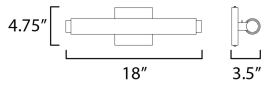

PRODUCT DESCRIPTION

Hitting a high note with an affordable solution for LED bath vanities, the Soprano series features an Satin White glass tube supported on a streamlined aluminum extrusion finished in Polished Chrome. On its backside, a dip-switch allows you to select between 5 color temperatures to allow simple changes from a relaxingly warm 2700k to more neutral white lighting temperatures and up to a daylight white of 5000k. Convenient and clean, this LED bath bar is an easy choice to update a bathroom.

MEASUREMENTS

DIMENSION : 18" L x 4.75" W 3.5" Ext
 BACK PLATE : 4.75" W x 4.75" H x 2.5" HCO
 HANGING WEIGHT : 0.9 lb

LAMPING

INPUT VOLTAGE : 120V
 LUMENS : 1,200 Rated (990 Del.)
 BULB : 1 x 16W LED PCB Integrated , 16W Total
 BULB INCLUDED : (Integrated)
 DIMMABLE : Y
 CRI : 90 CRI
 COLOR_TEMP : 27-30-35-40-50K
 LIGHTING_DIRECTION : Omni