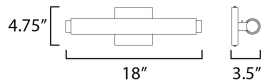

**MEASUREMENTS**

DIMENSION : 18" L x 4.75" W 3.5" Ext  
 BACK PLATE : 4.75" W x 4.75" H x 2.5" HCO  
 HANGING WEIGHT : 0.9 lb

**LAMPING**

INPUT VOLTAGE : 120V  
 LUMENS : 1,200 Rated (990 Del.)  
 BULB : 1 x 16W LED PCB Integrated , 16W Total  
 BULB INCLUDED : (Integrated)  
 DIMMABLE : Y  
 CRI : 90 CRI  
 COLOR\_TEMP : 27-30-35-40-50K  
 LIGHTING\_DIRECTION : Omni