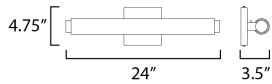

**MEASUREMENTS**

DIMENSION : 24" L x 4.75" W 3.5" Ext  
 BACK PLATE : 4.75" W x 4.75" H x 2.5" HCO  
 HANGING WEIGHT : 1.1 lb

**LAMPING**

INPUT VOLTAGE : 120V  
 LUMENS : 1,400 Rated (1,200 Del.)  
 BULB : 1 x 18W LED PCB Integrated , 20W Total  
 BULB INCLUDED : (Integrated)  
 DIMMABLE : Y  
 CRI : 90 CRI  
 COLOR\_TEMP : 27-30-35-40-50K  
 LIGHTING\_DIRECTION : Omni