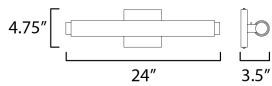

PRODUCT DESCRIPTION

Hitting a high note with an affordable solution for LED bath vanities, the Soprano series features an Satin White glass tube supported on a streamlined aluminum extrusion finished in Polished Chrome. On its backside, a dip-switch allows you to select between 5 color temperatures to allow simple changes from a relaxingly warm 2700k to more neutral white lighting temperatures and up to a daylight white of 5000k. Convenient and clean, this LED bath bar is an easy choice to update a bathroom.

MEASUREMENTS

DIMENSION : 24" L x 4.75" W 3.5" Ext
 BACK PLATE : 4.75" W x 4.75" H x 2.5" HCO
 HANGING WEIGHT : 1.1 lb

LAMPING

INPUT VOLTAGE : 120V
 LUMENS : 1,400 Rated (1,200 Del.)
 BULB : 1 x 18W LED PCB Integrated , 20W Total
 BULB INCLUDED : (Integrated)
 DIMMABLE : Y
 CRI : 90 CRI
 COLOR_TEMP : 27-30-35-40-50K
 LIGHTING_DIRECTION : Omni