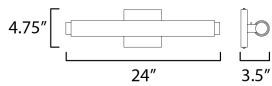

**MEASUREMENTS**

DIMENSION : 24" L x 4.75" W 3.5" Ext  
 BACK PLATE : 4.75" W x 4.75" H x 2.5" HCO  
 HANGING WEIGHT : 1.1 lb

**LAMPING**

INPUT VOLTAGE : 120V  
 LUMENS : 1,400 Rated (1,200 Del.)  
 BULB : 1 x 18W LED PCB Integrated , 20W Total  
 BULB INCLUDED : (Integrated)  
 DIMMABLE : Y  
 CRI : 90 CRI  
 COLOR\_TEMP : 27-30-35-40-50K  
 LIGHTING\_DIRECTION : Omni