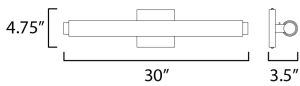

PRODUCT DESCRIPTION

Hitting a high note with an affordable solution for LED bath vanities, the Soprano series features an Satin White glass tube supported on a streamlined aluminum extrusion finished in Polished Chrome. On its backside, a dip-switch allows you to select between 5 color temperatures to allow simple changes from a relaxingly warm 2700k to more neutral white lighting temperatures and up to a daylight white of 5000k. Convenient and clean, this LED bath bar is an easy choice to update a bathroom.

MEASUREMENTS

DIMENSION : 30" L x 4.75" W 3.5" Ext
 BACK PLATE : 4.75" W x 4.75" H x 2.5" HCO
 HANGING WEIGHT : 1.4 lb

LAMPING

INPUT VOLTAGE : 120V
 LUMENS : 2,100 Rated (1,550 Del.)
 BULB : 1 x 27W LED PCB Integrated , 30W Total
 BULB INCLUDED : (Integrated)
 DIMMABLE : Y
 CRI : 90 CRI
 COLOR_TEMP : 27-30-35-40-50K
 LIGHTING_DIRECTION : Omni