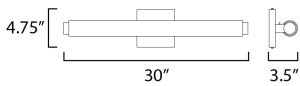

**MEASUREMENTS**

DIMENSION : 30" L x 4.75" W 3.5" Ext  
 BACK PLATE : 4.75" W x 4.75" H x 2.5" HCO  
 HANGING WEIGHT : 1.4 lb

**LAMPING**

INPUT VOLTAGE : 120V  
 LUMENS : 2,100 Rated (1,550 Del.)  
 BULB : 1 x 27W LED PCB Integrated , 30W Total  
 BULB INCLUDED : (Integrated)  
 DIMMABLE : Y  
 CRI : 90 CRI  
 COLOR\_TEMP : 27-30-35-40-50K  
 LIGHTING\_DIRECTION : Omni