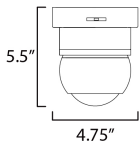

MEASUREMENTS

DIMENSION : 4.75" L x 4.75" W x 5.5" H
 HANGING WEIGHT : 0.87 lb

LAMPING

LUMENS : 800 Rated (700 Del.)
 BULB : 1 x 10W LED AC Integrated , 10W Total
 BULB INCLUDED : (Integrated)
 CRI : 90 CRI
 COLOR_TEMP : 27-30-35-40-50K
 LIGHTING_DIRECTION : Directional