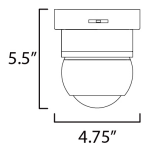

MEASUREMENTS

DIMENSION : 4.75" L x 4.75" W x 5.5" H
 HANGING WEIGHT : 0.87 lb

LAMPING

INPUT VOLTAGE : V
 LUMENS : 800 Rated (700 Del.)
 BULB : 1 x 10W LED AC Integrated , 10W Total
 BULB INCLUDED : (Integrated)
 DIMMABLE :
 CRI : 90 CRI
 COLOR_TEMP : 27-30-35-40-50K
 LIGHTING_DIRECTION : Directional

FINISHES OPTION

-  Black (BK)
-  Brushed Aluminum (AL)
-  Gold (GLD)

MATERIAL

Aluminum, Steel

RATINGS

Damp Location

ADDITIONAL

INSTALL UP/DOWN: Any
 OPERATING TEMPERATURE:
 -20°C (-4°F), 40°C (104°F)