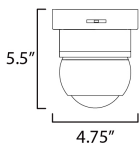

**MEASUREMENTS**

DIMENSION : 4.75" L x 4.75" W x 5.5" H  
 HANGING WEIGHT : 0.87 lb

**LAMPING**

INPUT VOLTAGE : 120V  
 LUMENS : 800 Rated (700 Del.)  
 BULB : 1 x 10W LED AC Integrated , 10W Total  
 BULB INCLUDED : (Integrated)  
 DIMMABLE : Yes  
 CRI : 90 CRI  
 COLOR\_TEMP : CCT Select 2700K, 3000K, 3500K, 4000K, 5000K  
 LIGHTING\_DIRECTION : Directional