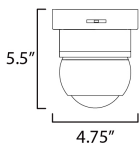

MEASUREMENTS

DIMENSION : 4.75" L x 4.75" W x 5.5" H
 HANGING WEIGHT : 0.87 lb

LAMPING

INPUT VOLTAGE : 120V
 LUMENS : 800 Rated (700 Del.)
 BULB : 1 x 10W LED AC Integrated , 10W Total
 BULB INCLUDED : (Integrated)
 DIMMABLE : Yes
 CRI : 90 CRI
 COLOR_TEMP : CCT Select 2700K, 3000K, 3500K, 4000K, 5000K
 LIGHTING_DIRECTION : Directional

FINISHES OPTION

-  Black (BK)
-  Brushed Aluminum (AL)
-  Gold (GLD)

MATERIAL

Aluminum, Steel

RATINGS

Damp Location

ADDITIONAL

INSTALL UP/DOWN: Any
 OPERATING TEMPERATURE:
 -20°C (-4°F), 40°C (104°F)