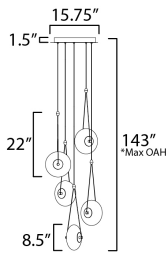

PRODUCT DESCRIPTION

Circular bands, like ornaments, descend from thin low voltage cables in a variety of configurations. An evenly diffused LED tube spans the distance of the circular wavy glass shades creating a dazzling lighting effect. A contrasting two-tone Black and Natural Aged Brass finish supports this ornament as seen on the large LED wall sconce.

*max overall height

MEASUREMENTS

- DIMENSION : 20.25" L x 20.25" W x 22" H
- MAX OAH : 143" OAH
- CANOPY : 15.75" W x 1.5" H x 15.75" L
- HANGING WEIGHT : 17.2 lb

LAMPING

- INPUT VOLTAGE : 120-277V
- LUMENS : 4,000 Rated (2,400 Del.)
- BULB : 5 x 9.5W LED DC Integrated , 47W Total
- BULB INCLUDED : (Integrated)
- DIMMABLE : Triac, ELV, 0-10V
- CRI : 90 CRI
- COLOR_TEMP : 3000K