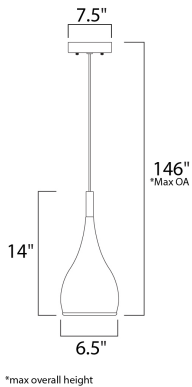

FINISHES OPTION

-  Polished Chrome (PC)
-  Satin Nickel (SN)

MATERIAL

Aluminum

RATINGS

cETLus
Dry Location

ADDITIONAL

OPERATING TEMPERATURE:
-20°C (-4°F), 40°C (104°F)

MEASUREMENTS

- DIMENSION : 6.5" W x 14" H
- MAX OAH : 146" OAH
- CANOPY : 7.5" W x 1" H x 7.5" L
- HANGING WEIGHT : 1.76 lb

LAMPING

- INPUT VOLTAGE : 120V
- BULB : 1 x 75W Incandescent E26 Medium , 75W Total
- BULB INCLUDED : (Not Included)
- DIMMABLE : Yes